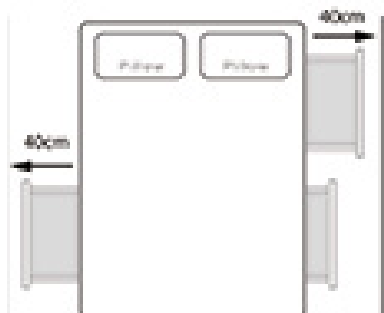

Sizes and Dimensions

| | |
|---------------------|------------------------|
| Single | 96 cm x 230 cm |
| Small Double | 126 cm x 230 cm |
| Double | 146 cm x 230 cm |
| King Size | 156 cm x 240 cm |
| Super King | 186 cm x 240 cm |

Headboard Height: 52 Inch

BED SIZE GUIDE

STORAGE

Divan

| | |
|--|---|
| Single Height of base Height with Storage | 96 cm x 230 cm 31 cm (optional 36 cm height)* 21 cm (optional 36 cm height)* |
| Small Double Height of base Height with Storage | 126 cm x 230 cm 31 cm (optional 36 cm height)* 21 cm (optional 36 cm height)* |
| Double Height of base Height with Storage | 146 cm x 230 cm 31 cm (optional 36 cm height)* 21 cm (optional 36 cm height)* |
| King Size Height of base Height with Storage | 156 cm x 240 cm 31 cm (optional 36 cm height)* 21 cm (optional 36 cm height)* |
| Super King Height of base Height with Storage | 186 cm x 240 cm 31 cm (optional 36 cm height)* 21 cm (optional 36 cm height)* |

Drawer Dimensions

Standard
Depth of drawer
Capacity

72.5 cm x 52 cm
27cm
107 litres

*An additional charge of £10 for the 36 cm high base will apply.

BED SIZE GUIDE

GAS LIFT

Front Opening Lift

| | |
|---|--|
| Single Height of base Height with Storage Ottoman Storage | 92 cm x 230 cm 31 cm (optional 36 cm height)* 21 cm (optional 36 cm height)* 61 cm x 92 cm |
| Small Double Height of base Height with Storage Ottoman Storage | 126 cm x 230 cm 31 cm (optional 36 cm height)* 21 cm (optional 36 cm height)* 61 cm x 191 cm |
| Double Height of base Height with Storage Ottoman Storage | 146 cm x 230 cm 31 cm (optional 36 cm height)* 21 cm (optional 36 cm height)* 61 cm x 191 cm (pair) |
| King Size Height of base Height with Storage Ottoman Storage | 156 cm x 240 cm 31 cm (optional 36 cm height)* 21 cm (optional 36 cm height)* 61 cm x 198 cm (pair) |
| Super King Height of base Height with Storage Ottoman Storage | 186 cm x 240 cm 31 cm (optional 36 cm height)* 21 cm (optional 36 cm height)* 92 cm x 198 cm (pair) |