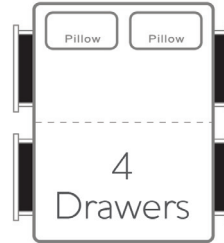

Sizes and Dimensions

| | |
|---------------------|------------------------|
| Single | 96 cm x 230 cm |
| Small Double | 126 cm x 230 cm |
| Double | 146 cm x 230 cm |
| King Size | 156 cm x 240 cm |
| Super King | 186 cm x 240 cm |

Headboard Height: 52 Inch

BED SIZE GUIDE

STORAGE

Divan

| | |
|--|---|
| Single Height of base Height with Storage | 96 cm x 230 cm 31 cm (optional 36 cm height)* 21 cm (optional 36 cm height)* |
| Small Double Height of base Height with Storage | 126 cm x 230 cm 31 cm (optional 36 cm height)* 21 cm (optional 36 cm height)* |
| Double Height of base Height with Storage | 146 cm x 230 cm 31 cm (optional 36 cm height)* 21 cm (optional 36 cm height)* |
| King Size Height of base Height with Storage | 156 cm x 240 cm 31 cm (optional 36 cm height)* 21 cm (optional 36 cm height)* |
| Super King Height of base Height with Storage | 186 cm x 240 cm 31 cm (optional 36 cm height)* 21 cm (optional 36 cm height)* |

Side Opening Lift

*An additional charge of £10 for the 36 cm high base will apply.

BED SIZE GUIDE

Dimensions

| | Single | Small Double | Double | King | Super King |
|--------------------|----------------|-----------------|-----------------|-----------------|-----------------|
| Overall Size | 96 cm x 231 cm | 126 cm x 231 cm | 146 cm x 231 cm | 156 cm x 236 cm | 186 cm x 236 cm |
| Height to Mattress | 30 cm | 30 cm | 30 cm | 30 cm | 30 cm |
| Headboard (W x H) | 96 cm x 133 cm | 126 cm x 133 cm | 146 cm x 133 cm | 156 cm x 133cm | 186 cm x 133 cm |
| Footboard (W x H) | 96 cm x 75 cm | 126 cm x 75 cm | 146 cm x 75 cm | 156 cm x 75 cm | 186 cm x 75 cm |
| Siderail | 25 cm | 25 cm | 25 cm | 25 cm | 25 cm |
| Feet | 10 cm | 10 cm | 10 cm | 10 cm | 10 cm |