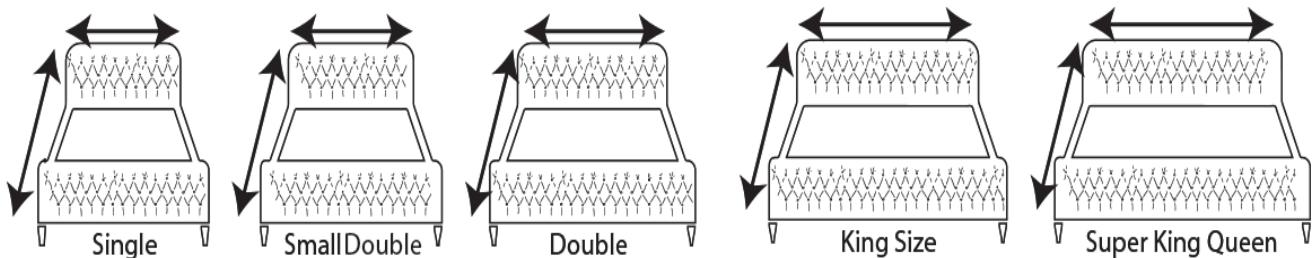

Modena

- Chesterfield design on the head and foot board with scroll tops
- Single diamanté on the sides of both.
- Pleating on the scroll of the footboard.
- Metal tube shaped feet

Timeless, stylish, and bold. The Modena bed is hand-crafted to perfection, with stunning chesterfield inspired detail that borders the whole way around the frame. A celebrity favourite and a best seller down to design and its robust frame for longevity.

Sizes and Dimensions

| | |
|---------------------|------------------------|
| Single | 96 cm x 230 cm |
| Small Double | 126 cm x 230 cm |
| Double | 146 cm x 230 cm |
| King Size | 156 cm x 240 cm |
| Super King | 186 cm x 240 cm |

Headboard Height: 52 Inch

BED SIZE GUIDE

STORAGE

Divan

| | |
|--|---|
| Single Height of base Height with Storage | 96 cm x 230 cm 31 cm (optional 36 cm height)* 21 cm (optional 36 cm height)* |
| Small Double Height of base Height with Storage | 126 cm x 230 cm 31 cm (optional 36 cm height)* 21 cm (optional 36 cm height)* |
| Double Height of base Height with Storage | 146 cm x 230 cm 31 cm (optional 36 cm height)* 21 cm (optional 36 cm height)* |
| King Size Height of base Height with Storage | 156 cm x 240 cm 31 cm (optional 36 cm height)* 21 cm (optional 36 cm height)* |
| Super King Height of base Height with Storage | 186 cm x 240 cm 31 cm (optional 36 cm height)* 21 cm (optional 36 cm height)* |